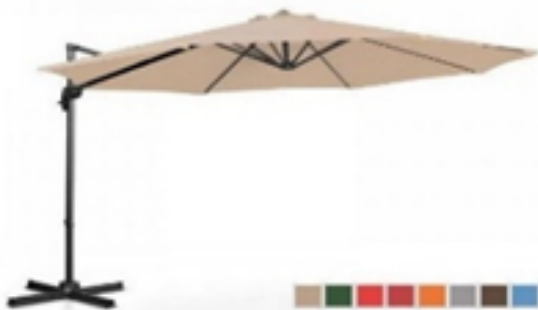

PSOLCANT/C

3M Cantilever aluminium black pole ribs
cream fabric UV 30 +, steel bent tube
,200g/m3 heavy grade polyester.

PCANTBASE/B

PCANTBASE/B 20 kg quarter base prefilled
with cement (price per quarter)

FOLLOW OUR SOCIALS