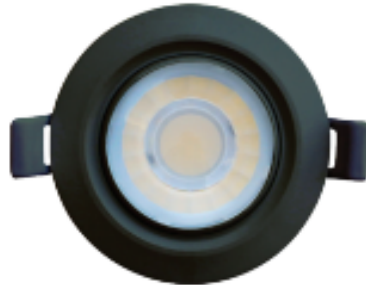

## DATA SHEET: 1403W/CCT, 1403BL/CCT, 1403BRN/CCT AVENTIS TILT DOWNLIGHTER – WHITE, BLACK, BROWN

## FEATURES

- Dimmable
- Colour Selectable
- IP44 Rated
- PVC Construction
- Weather Resistant
- CCT
- Easy Wire Connector

## SPECIFICATION

- Wattage: 8W
- Lumen: 640 lm
- Dimensions: 90x50
- Cutout: 70
- Led Type: COB
- Colour Temp: 3000K/ 4000K/ 6000K
- Dimmable: YES
- Cri: >80
- Beam Angle: 120
- Rated Life Hrs: 20,000
- Voltage: 230V
- IP rating: IP44
- Material: PC