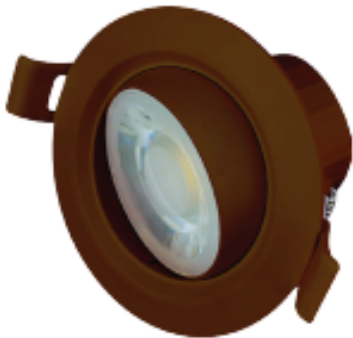

## DATA SHEET: 1403W/CCT, 1403BL/CCT, 1403BRN/CCT AVENTIS TILT DOWNLIGHTER – WHITE, BLACK, BROWN

## FEATURES

- Dimmable
- Colour Selectable
- IP44 Rated
- PVC Construction
- Weather Resistant
- CCT
- Easy Wire Connector

## SPECIFICATION

- Wattage: 8W
- Lumen: 640 lm
- Dimensions: 90x50
- Cutout: 70
- Led Type: COB
- Colour Temp: 3000K/ 4000K/ 6000K
- Dimmable: YES
- Cri: >80
- Beam Angle: 120
- Rated Life Hrs: 20,000
- Voltage: 230V
- IP rating: IP44
- Material: PC