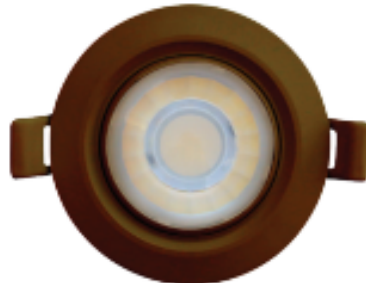

## DATA SHEET: 1403W/CCT, 1403BL/CCT, 1403BRN/CCT AVENTIS TILT DOWNLIGHTER – WHITE, BLACK, BROWN

## FEATURES

- Dimmable
- Colour Selectable
- IP44 Rated
- PVC Construction
- Weather Resistant
- CCT
- Easy Wire Connector

## SPECIFICATION

- Wattage: 8W
- Lumen: 640 lm
- Dimensions: 90x50
- Cutout: 70
- Led Type: COB
- Colour Temp: 3000K/ 4000K/ 6000K
- Dimmable: YES
- Cri: >80
- Beam Angle: 120
- Rated Life Hrs: 20,000
- Voltage: 230V
- IP rating: IP44
- Material: PC